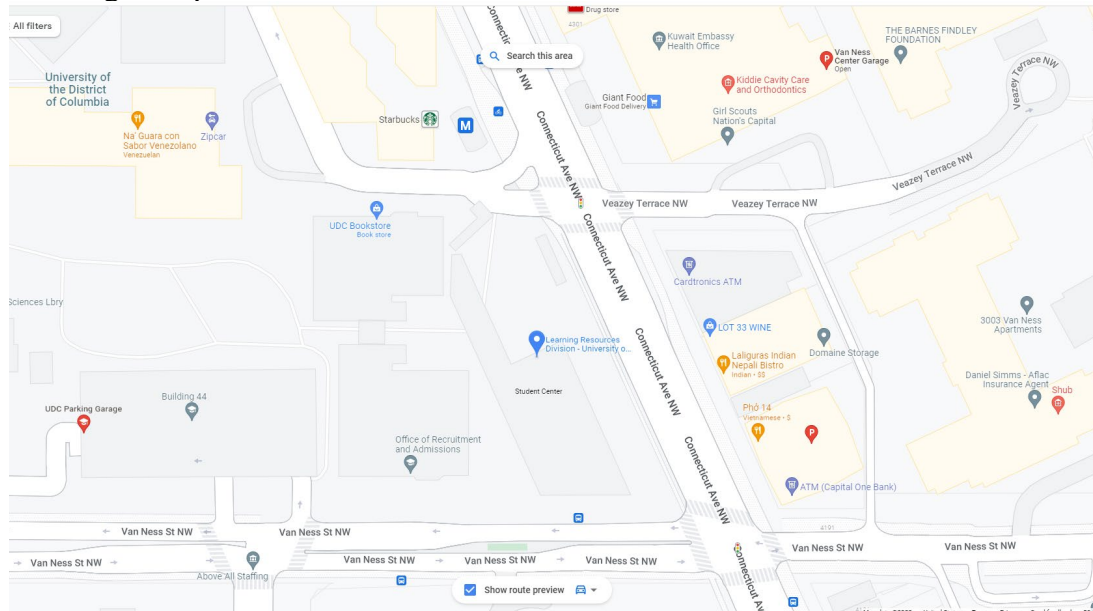

### Location

UDC is located at

**University of the District of Columbia**  
**4200 Connecticut Ave NW**  
**Washington DC 20008**

### Directions By Metro Rail

- Take the Red Line to [Van-Ness-UDC](#) station

## **Directions By Car**

*From Maryland:*

Take I-495 beltway exit 33 MD-185 s Connecticut Ave towards Chevy Chase continue around roundabout take 4th exit continue on Connecticut Ave then turn right on Van Ness 4.6 miles

*From Virginia:*

Take I-295 North towards DC take 14th Street bridge turn left on I Street then turn right on Connecticut Ave continue on Connecticut Ave then turn left on Van Ness 3.9 miles